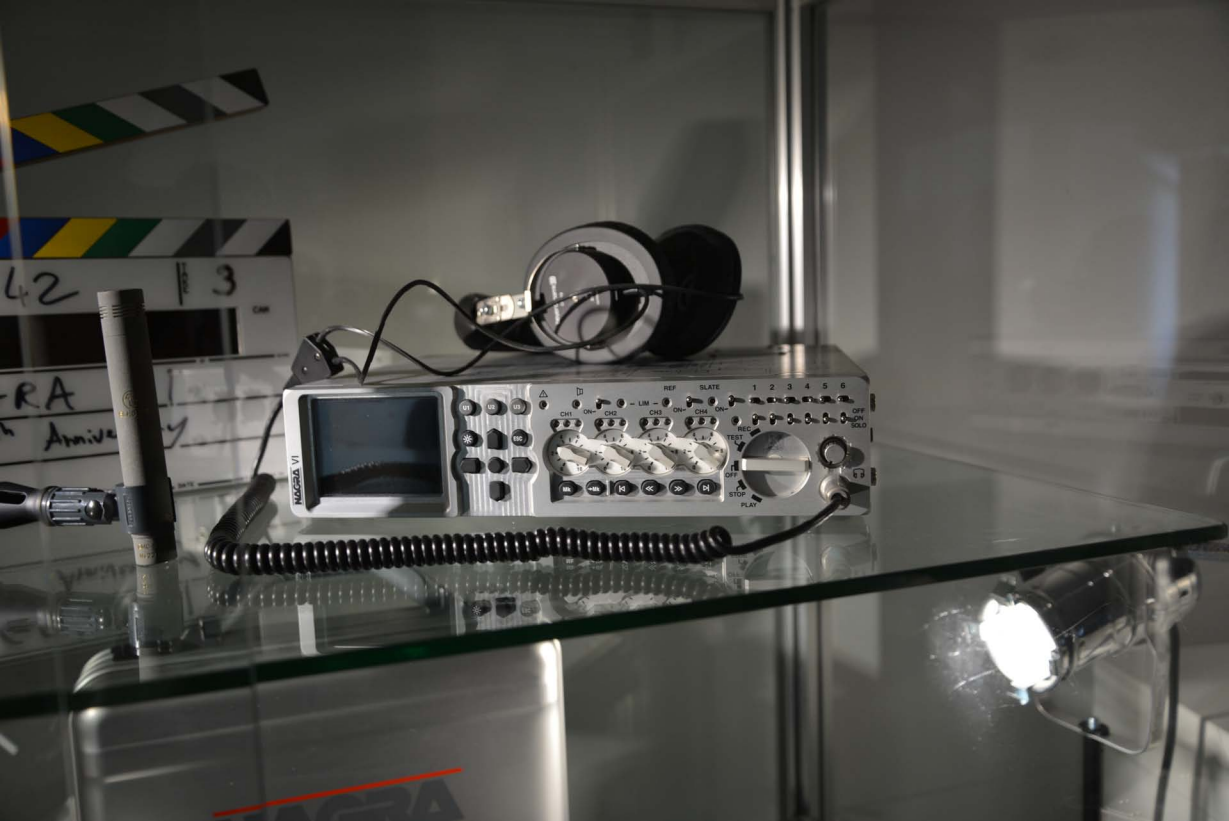

NAGRA VI

42

3

RA

Arrive

REF SLATE 1 2 3 4 5 6

CH1 CH2 CH3 - LIM -

REC TEST

STOP PLAY