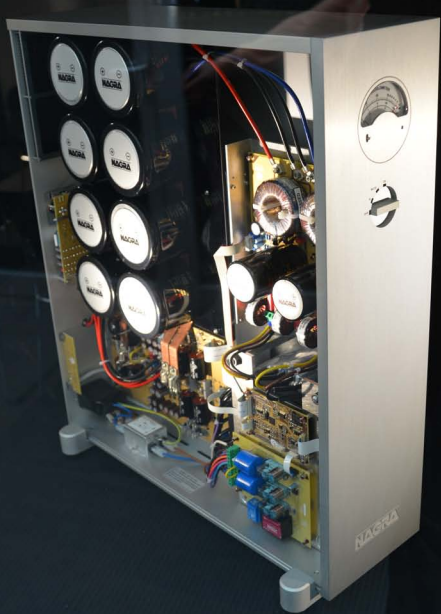

NAGRA

NADIA 175
NADIA CLASSIC 100

NAGRA HD AMP

INPUT

TYPE: LINE MIX

DC FILTER: OFF ON

PHONO: ON OFF

OUTPUT

NAGRA
Nagra CLASSIC INT
Stereo integrated amplifier
2x 100 W rms into 8 Ohms

NAGRA
Nagra CLASSIC AMP
Stereo solid-state amplifier
2x 100 W rms into 8 Ohms

NAGRA
Nagra CLASSIC DAC
DAC converter
DSD 3x / DSD / USB

NEW
NAGRA
Nagra CLASSIC INT
Stereo integrated amplifier
2x 100 W rms into 8 Ohms

NAGRA
Nagra CLASSIC
Stereo solid-state
2x 100 W rms into 8 Ohms

NAGRA

MAHOBA CLASSIC
MAHOBA CLASSIC PREAMP

MAHOBA CLASSIC
MAHOBA CLASSIC DAC