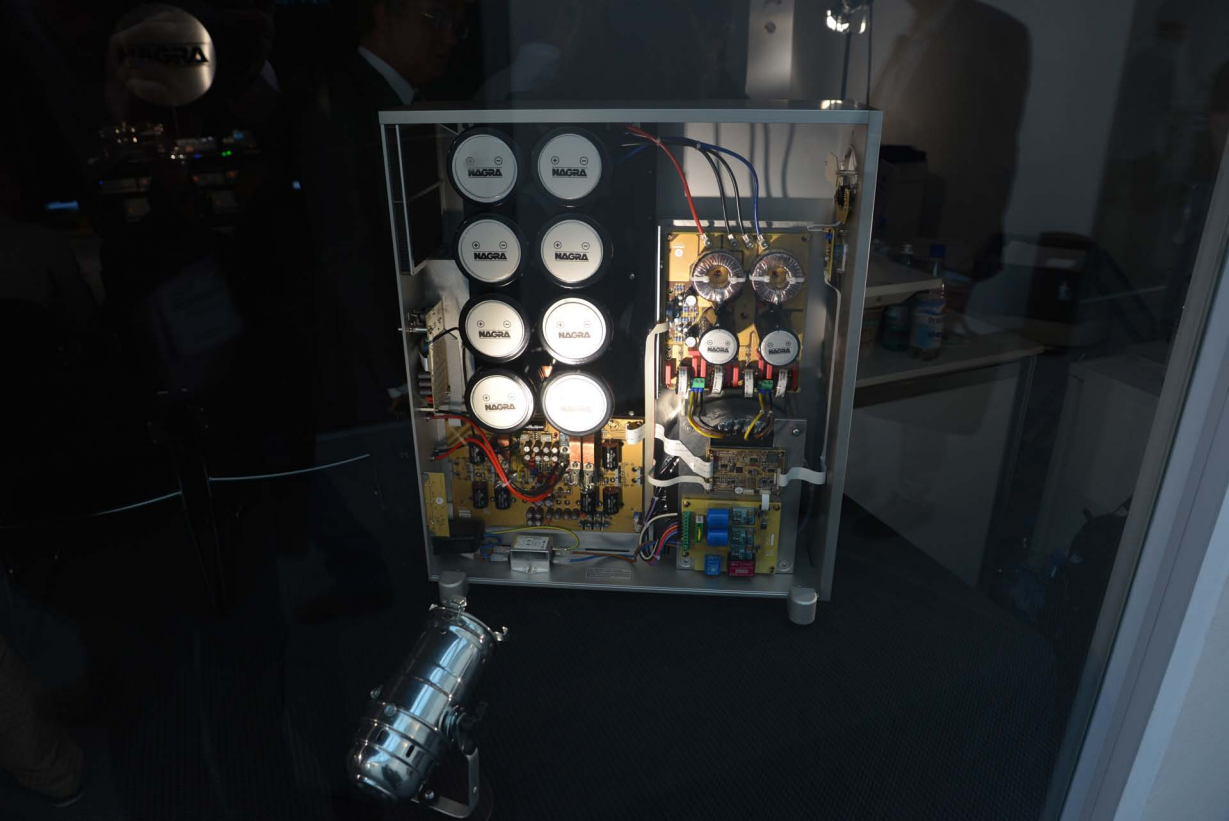

NAGRA

NADIA 175
NADIA CLASSIC 100

NAGRA HD AMP

INPUT

TYPE: LINE MIX

DC FILTER: OFF ON

PHONO: ON OFF

OUTPUT

HIGH END 2016 setup

MAGRA

- NEW CLASSIC DAC DA converter
- CLASSIC PREAMP (guitar-type)
- CDC CD player (used as transport)
- M-S driving reel to reel recorder
- SEVEN digital recorder
- VPS phono stage
- MPS power supply
- CLASSIC AMP bridge amplifier