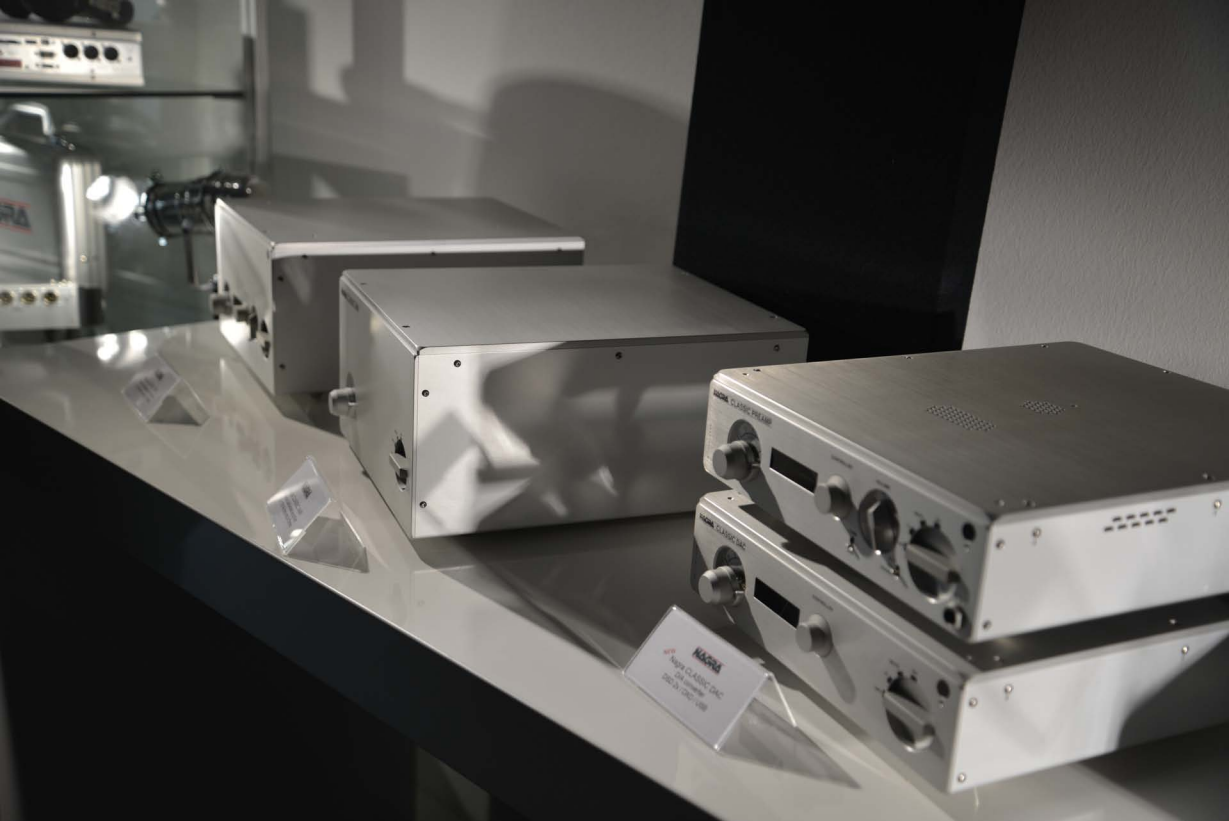

NEW
NAGRA
Nagra CLASSIC DAC
D/A converter
DSD 2x / DXD / USB

HA
Nagra
High-end audio

NAGRA
Nagra MELODY
High-end solid-state preamplifier

NAD
NAD CLASSIC DAC
20 Years
2004-2024

Small white card with illegible text, likely a product label or price tag.